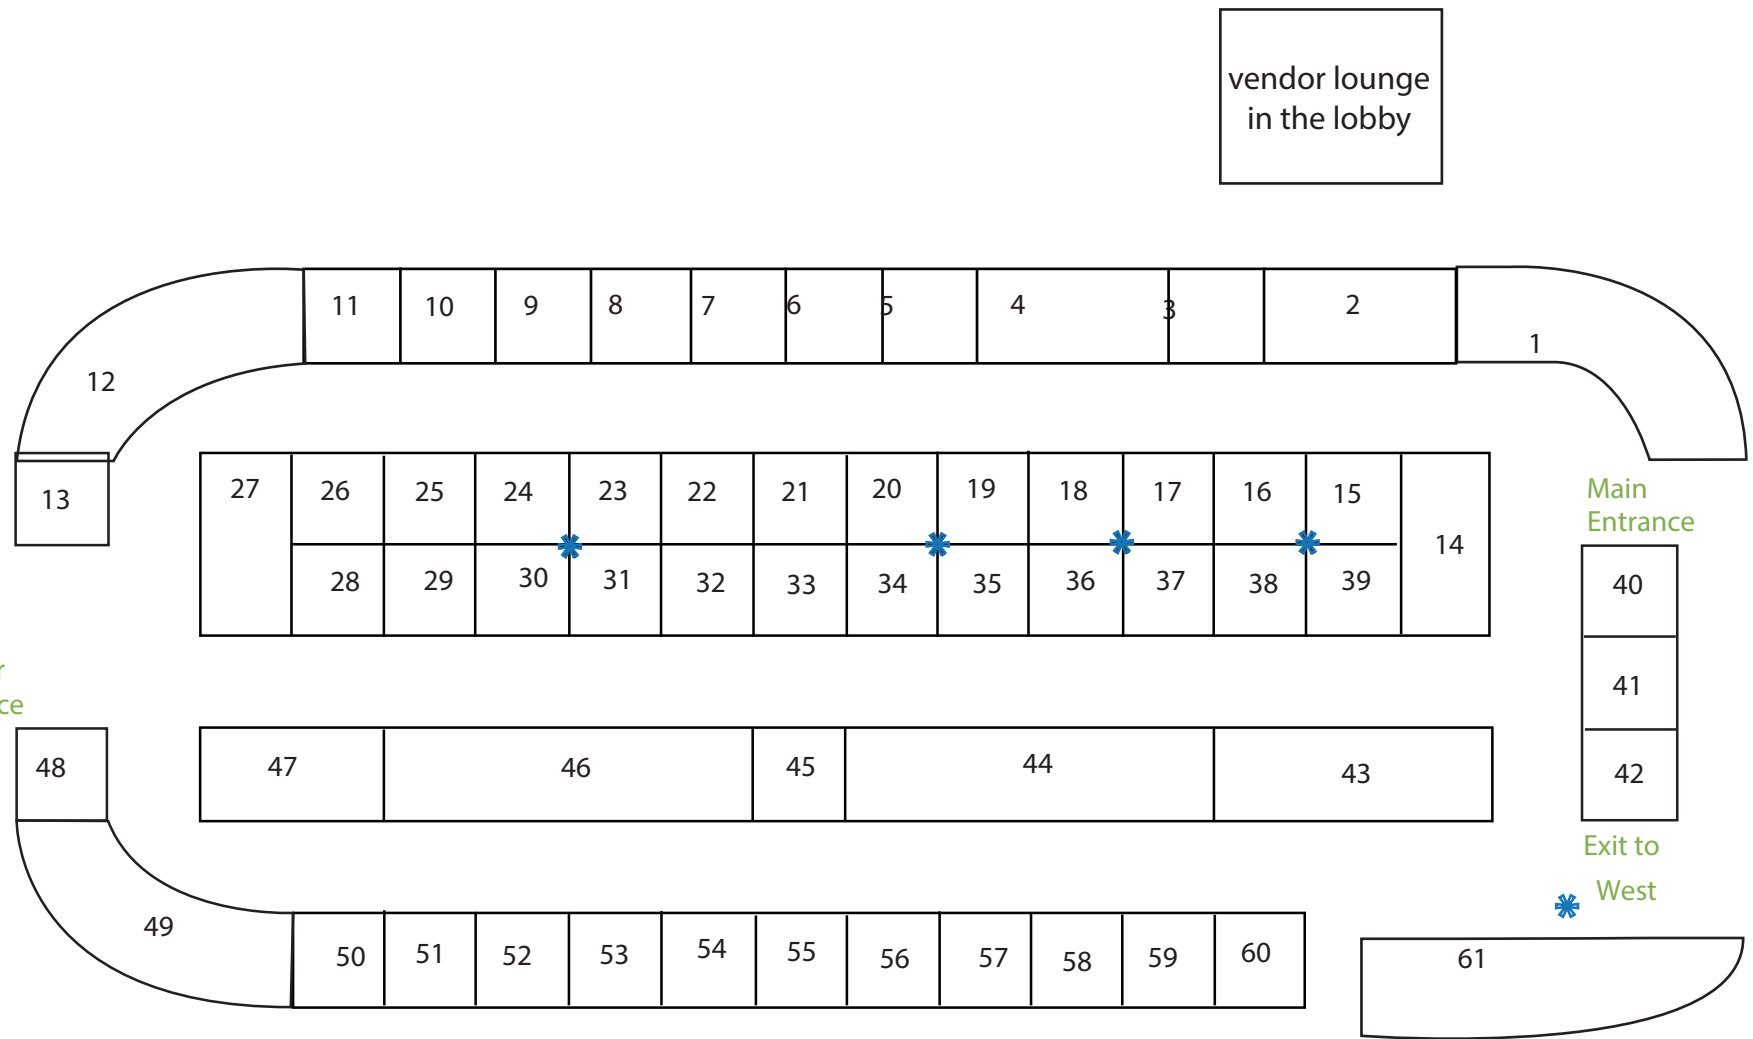

April 27, 28 & 29

Arena Map

EAST ARENA

190x80

WEST ARENA